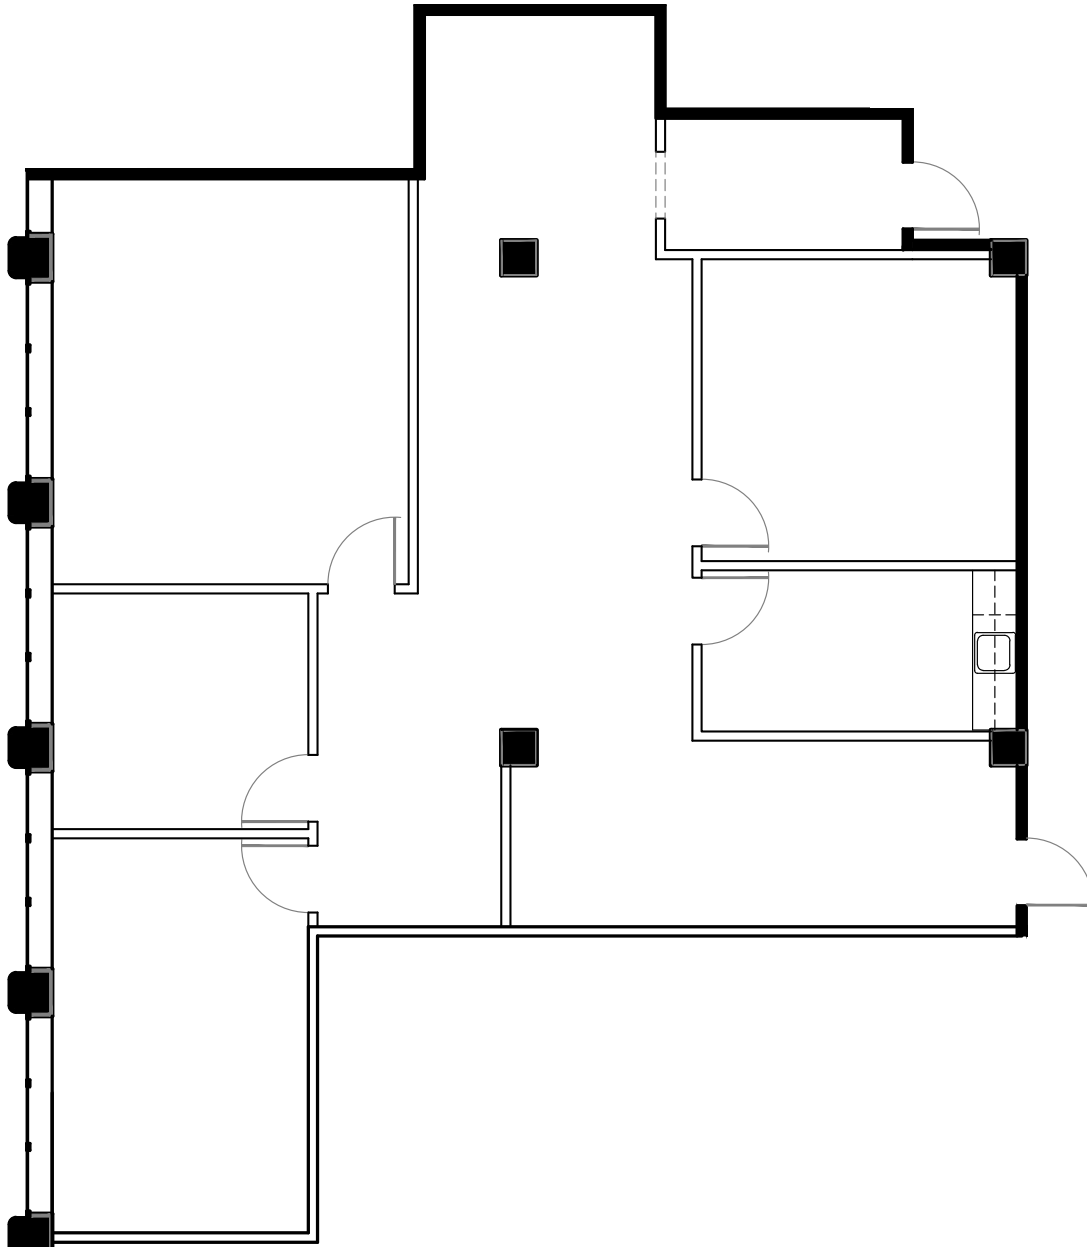

CLARK
TOWER

CLARKTOWER.COM

Suite 2606 | 2,612 SqFt. | Floor 26

For more information, contact:

Michael Donahoe, Senior Vice President

D 901 231 1402

C 901 230 0601

michael.donahoe@avisonyoung.com