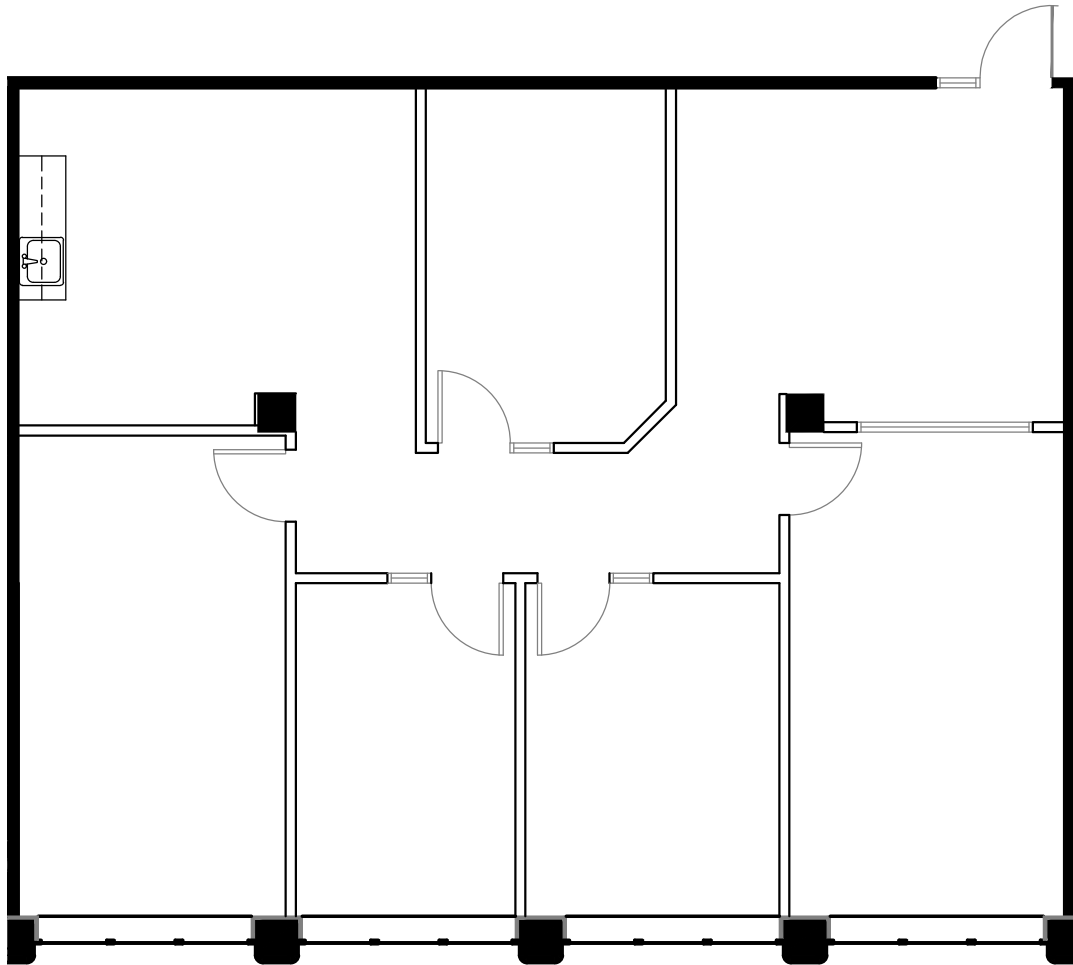

CLARK  
TOWER

CLARKTOWER.COM

Suite 2424 | 1,852 SqFt. | Floor 24

For more information, contact:

**Michael Donahoe**, Senior Vice President

D 901 231 1402

C 901 230 0601

michael.donahoe@avisonyoung.com