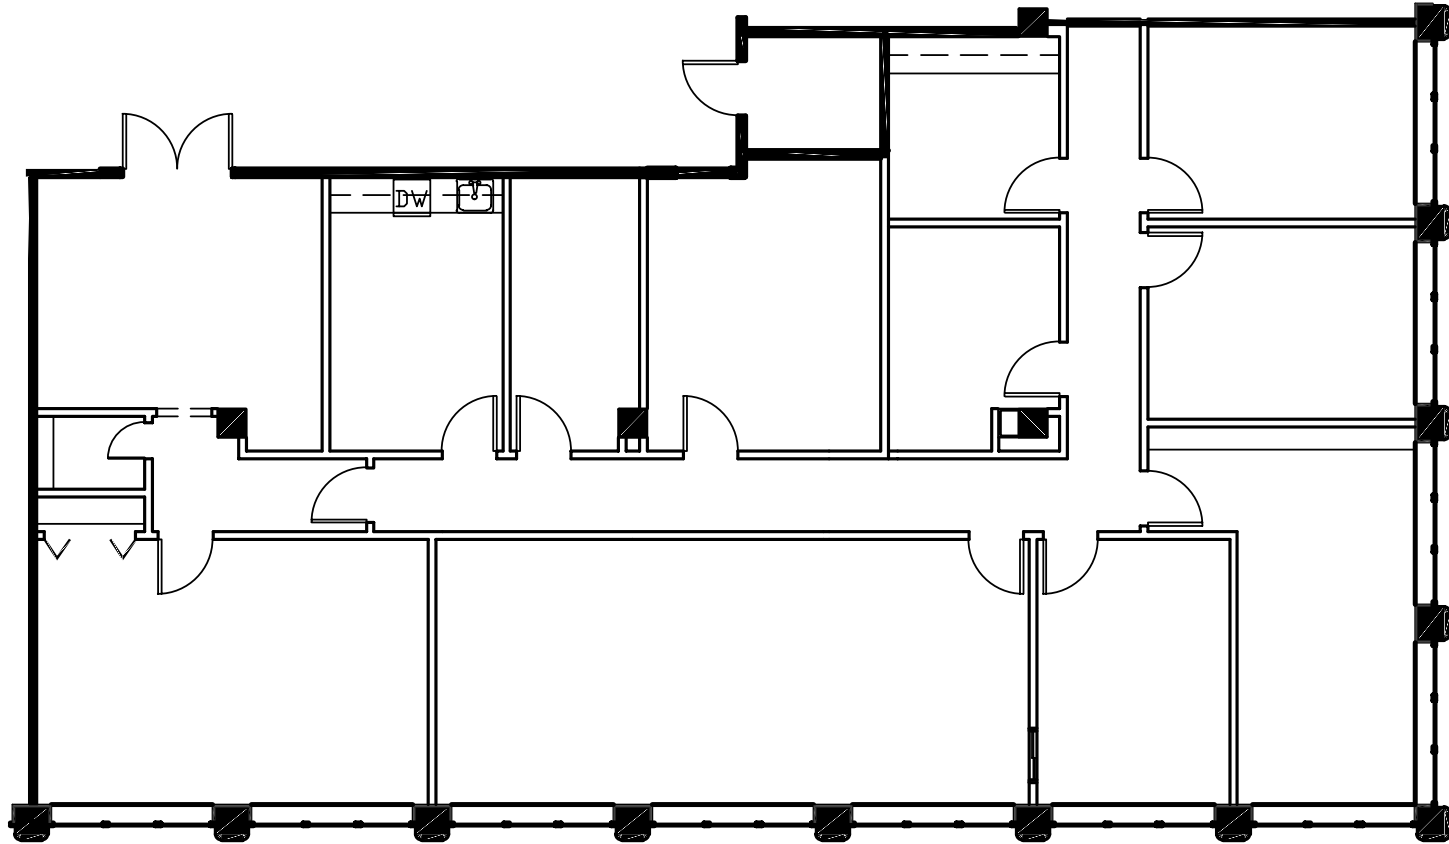

CLARK  
TOWER

CLARKTOWER.COM

Suite 2420 | 3,527 SqFt. | Floor 24

For more information, contact:

**Michael Donahoe**, Senior Vice President

D 901 231 1402

C 901 230 0601

michael.donahoe@avisonyoung.com