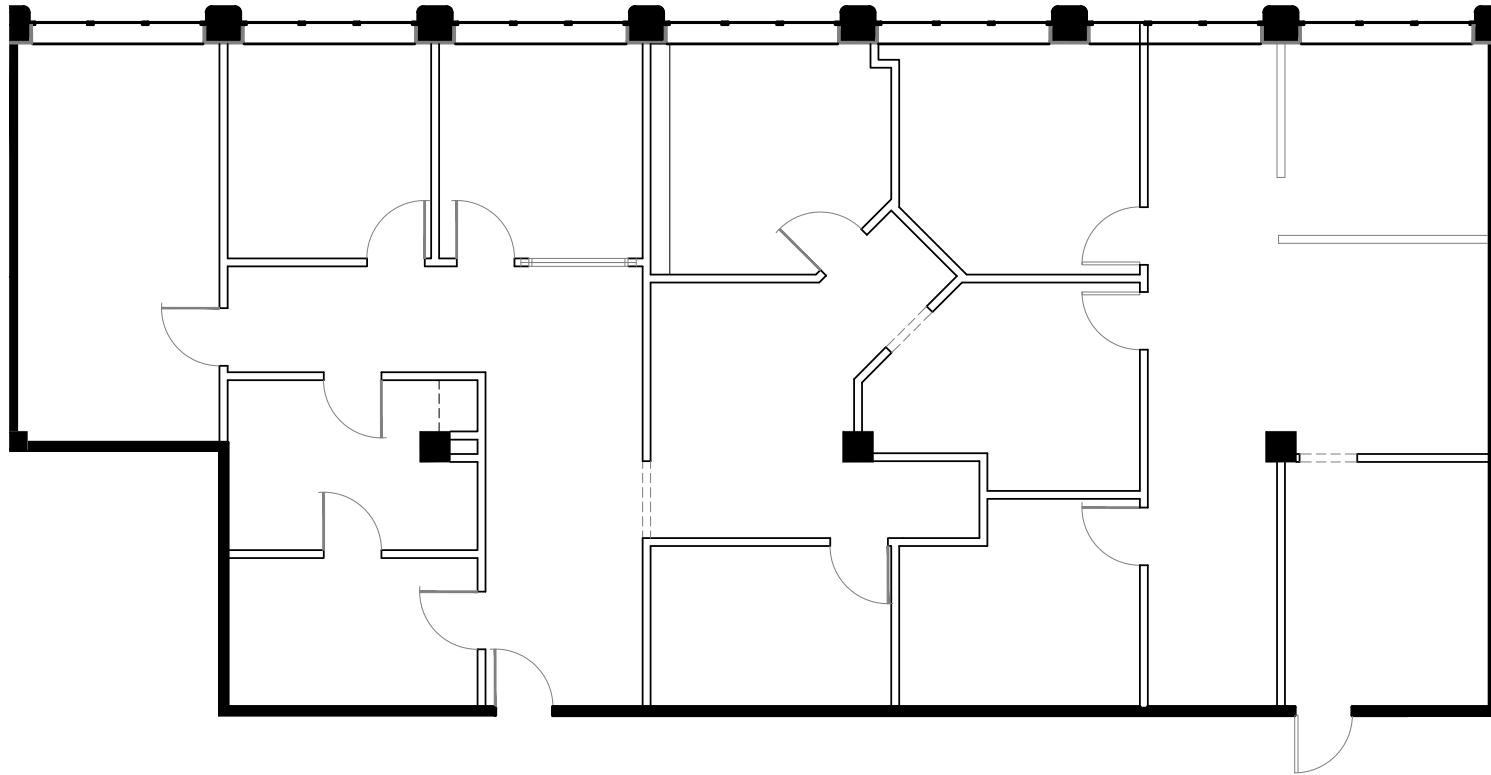

CLARK
TOWER

CLARKTOWER.COM

Suite 2410 | 1,465 SqFt. | Floor 24

For more information, contact:

Michael Donahoe, Senior Vice President

D 901 231 1402

C 901 230 0601

michael.donahoe@avisonyoung.com