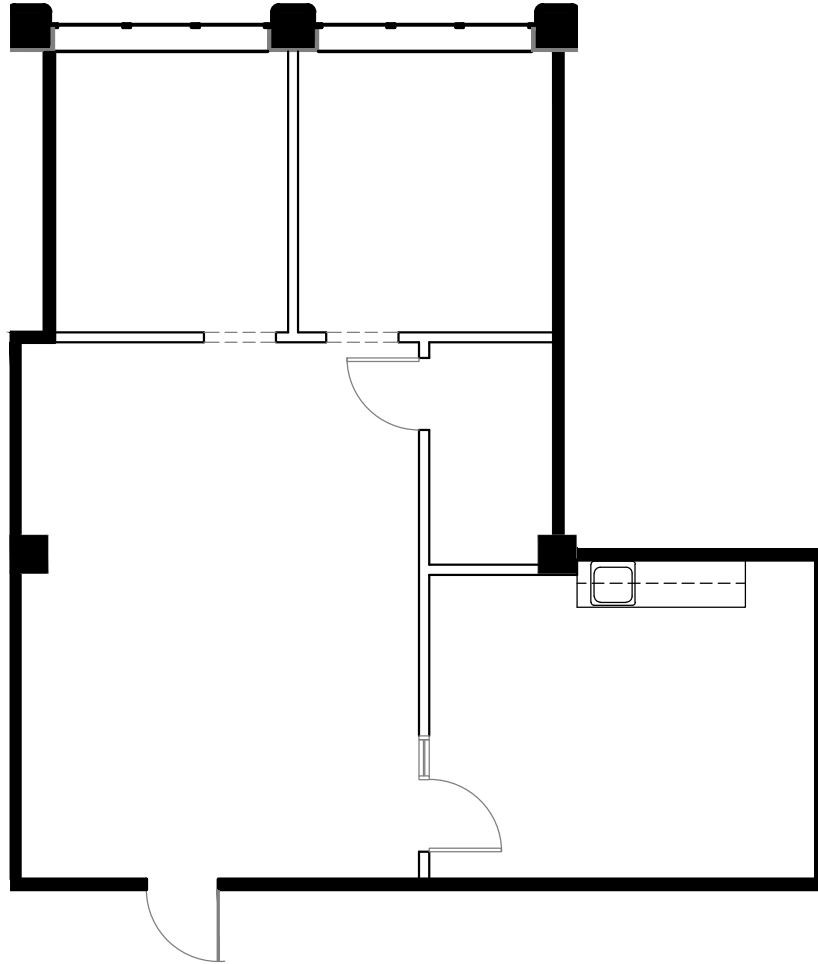

CLARK  
TOWER

CLARKTOWER.COM

Suite 2401 | 1,106 SqFt. | Floor 24

For more information, contact:

**Michael Donahoe**, Senior Vice President

D 901 231 1402

C 901 230 0601

michael.donahoe@avisonyoung.com