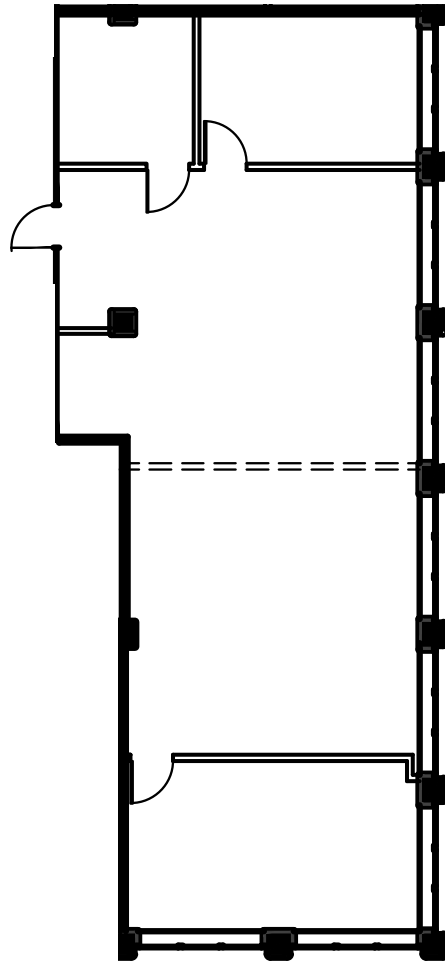

CLARK
TOWER

CLARKTOWER.COM

Suite 2219 | 1,884 SqFt. | Floor 22

For more information, contact:

Michael Donahoe, Senior Vice President

D 901 231 1402

C 901 230 0601

michael.donahoe@avisonyoung.com