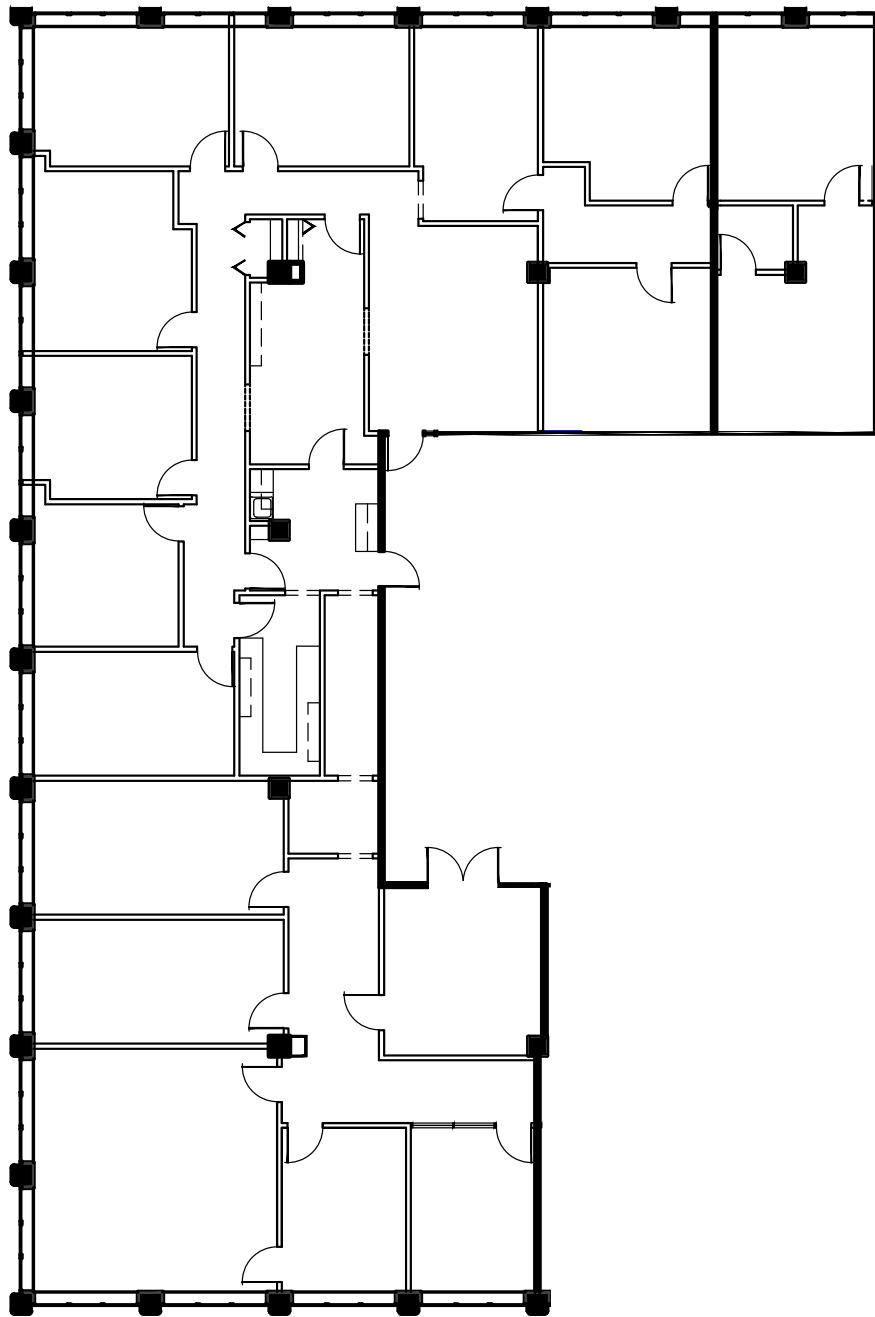

CLARK  
TOWER

CLARKTOWER.COM

Suite 2204 | 6,291 SqFt. | Floor 22

For more information, contact:

**Michael Donahoe**, Senior Vice President

D 901 231 1402

C 901 230 0601

michael.donahoe@avisonyoung.com