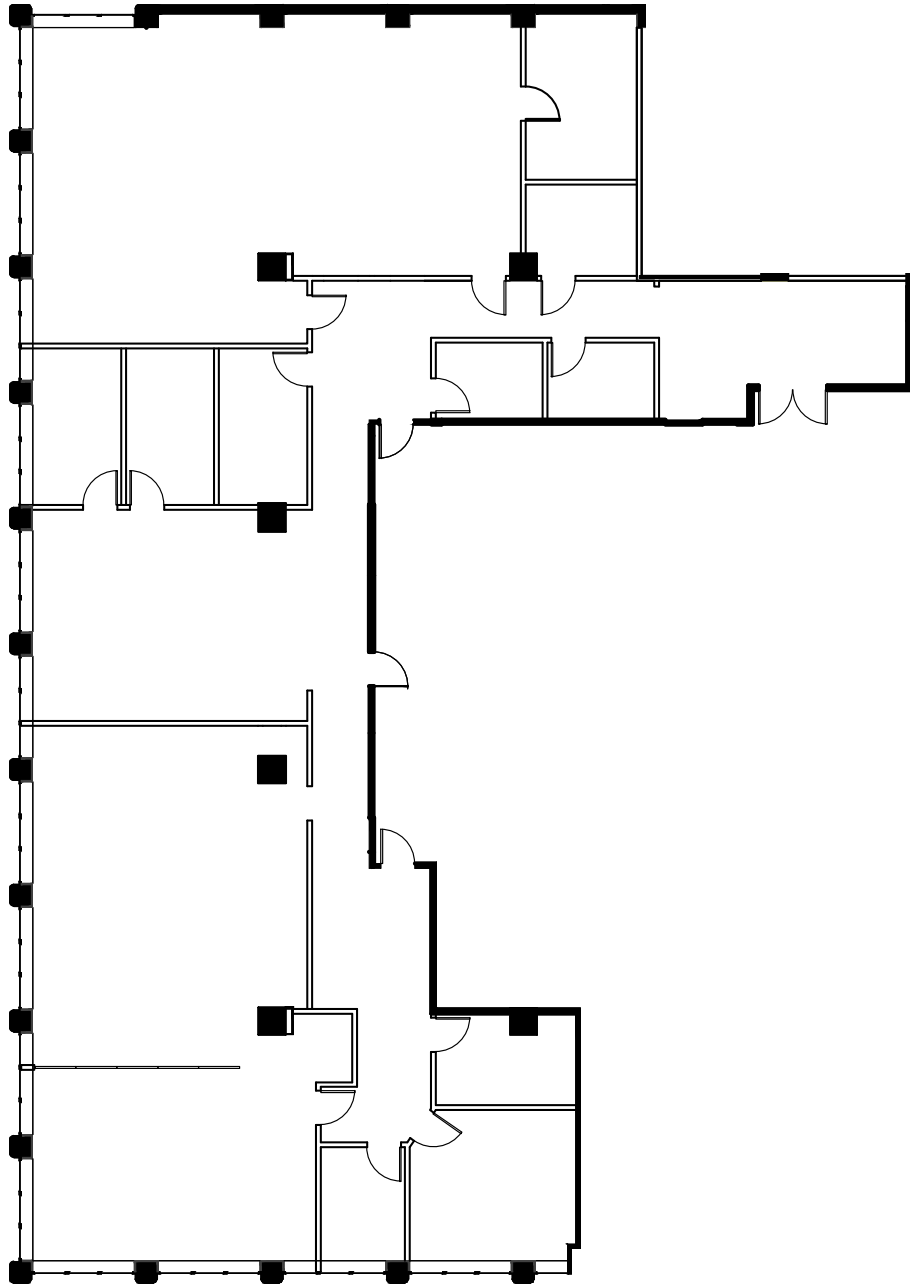

CLARK
TOWER

CLARKTOWER.COM

Suite 218 | 6,479 SqFt. | Floor 2

For more information, contact:

Michael Donahoe, Senior Vice President

D 901 231 1402

C 901 230 0601

michael.donahoe@avisonyoung.com