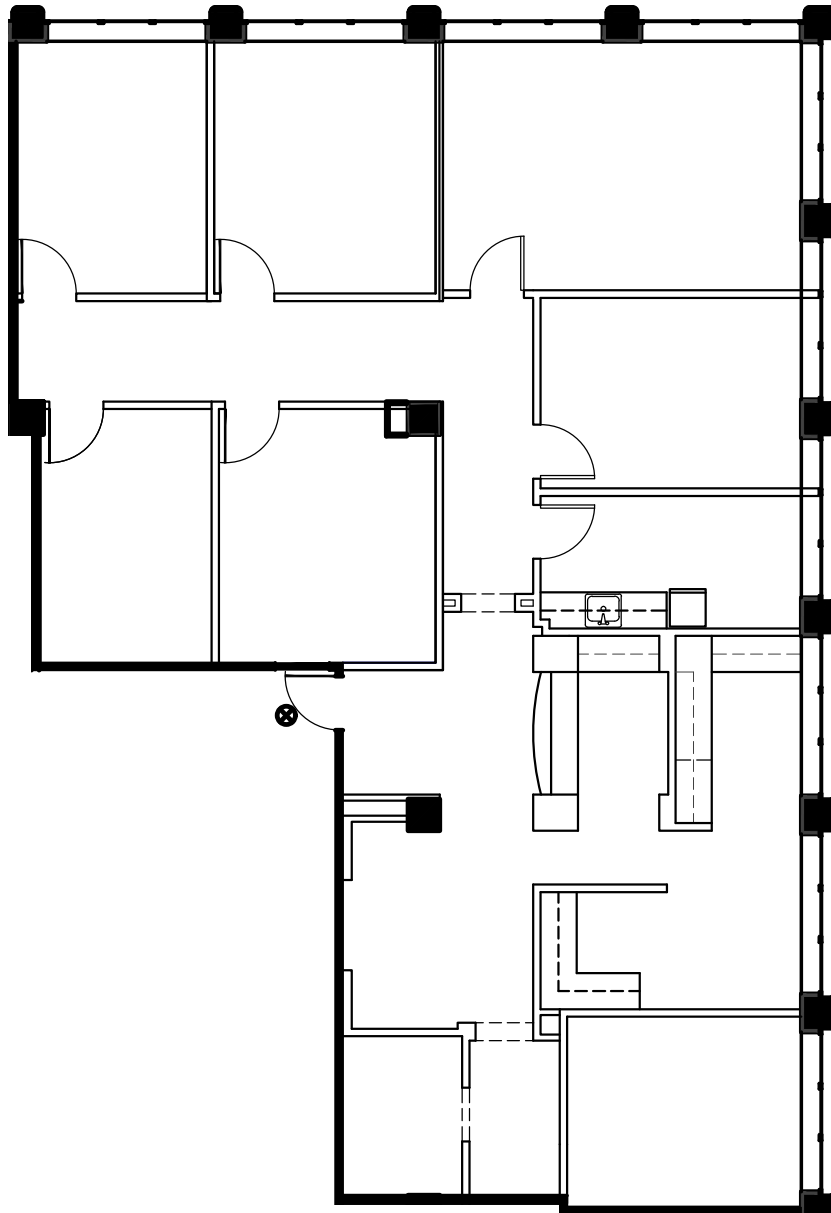

CLARK
TOWER

CLARKTOWER.COM

Suite 2121 | 2,700 SqFt. | Floor 21

For more information, contact:

Michael Donahoe, Senior Vice President

D 901 231 1402

C 901 230 0601

michael.donahoe@avisonyoung.com