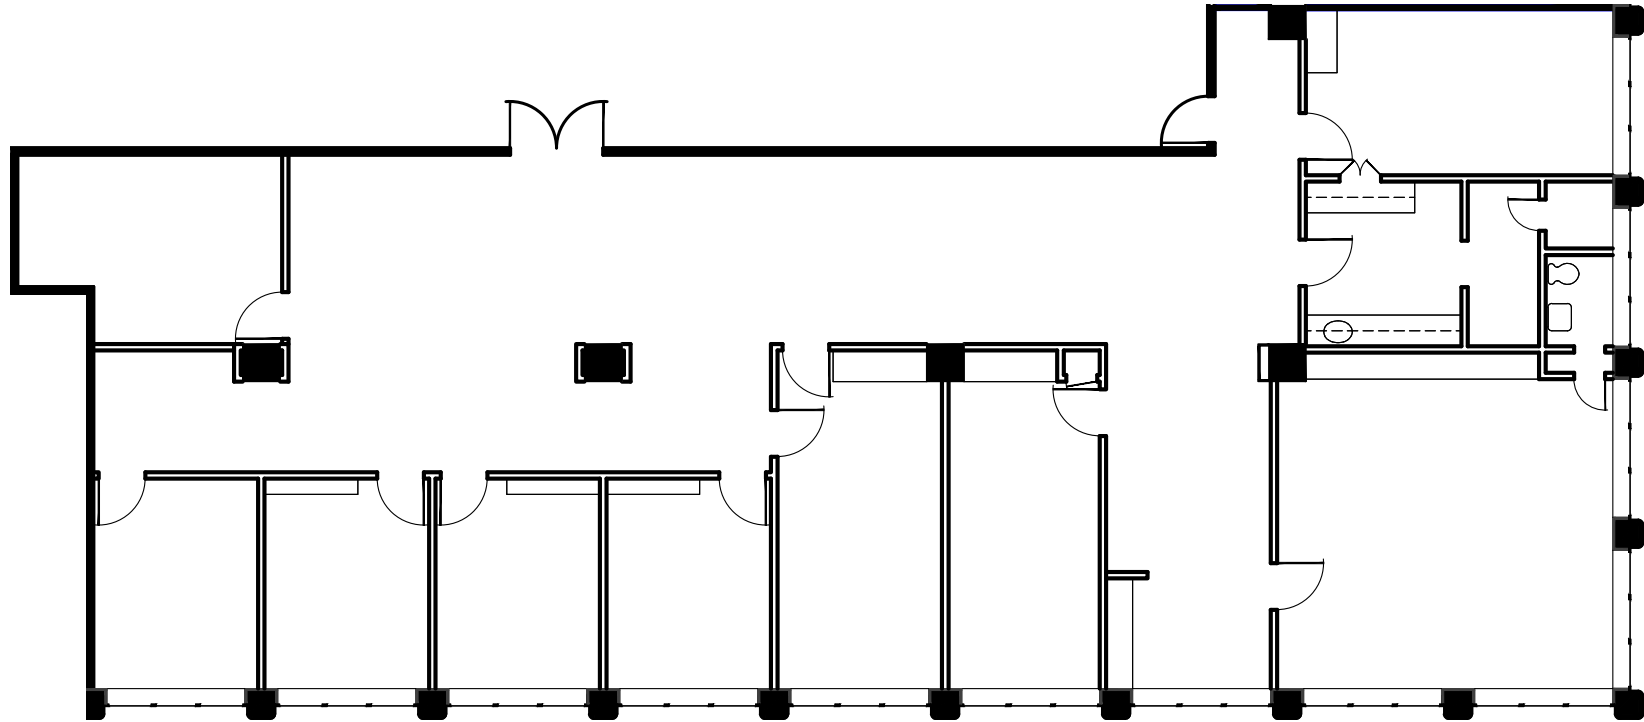

CLARK  
TOWER

CLARKTOWER.COM

Suite 208 | 4,493 SqFt. | Floor 2

For more information, contact:

**Michael Donahoe**, Senior Vice President

D 901 231 1402

C 901 230 0601

michael.donahoe@avisonyoung.com