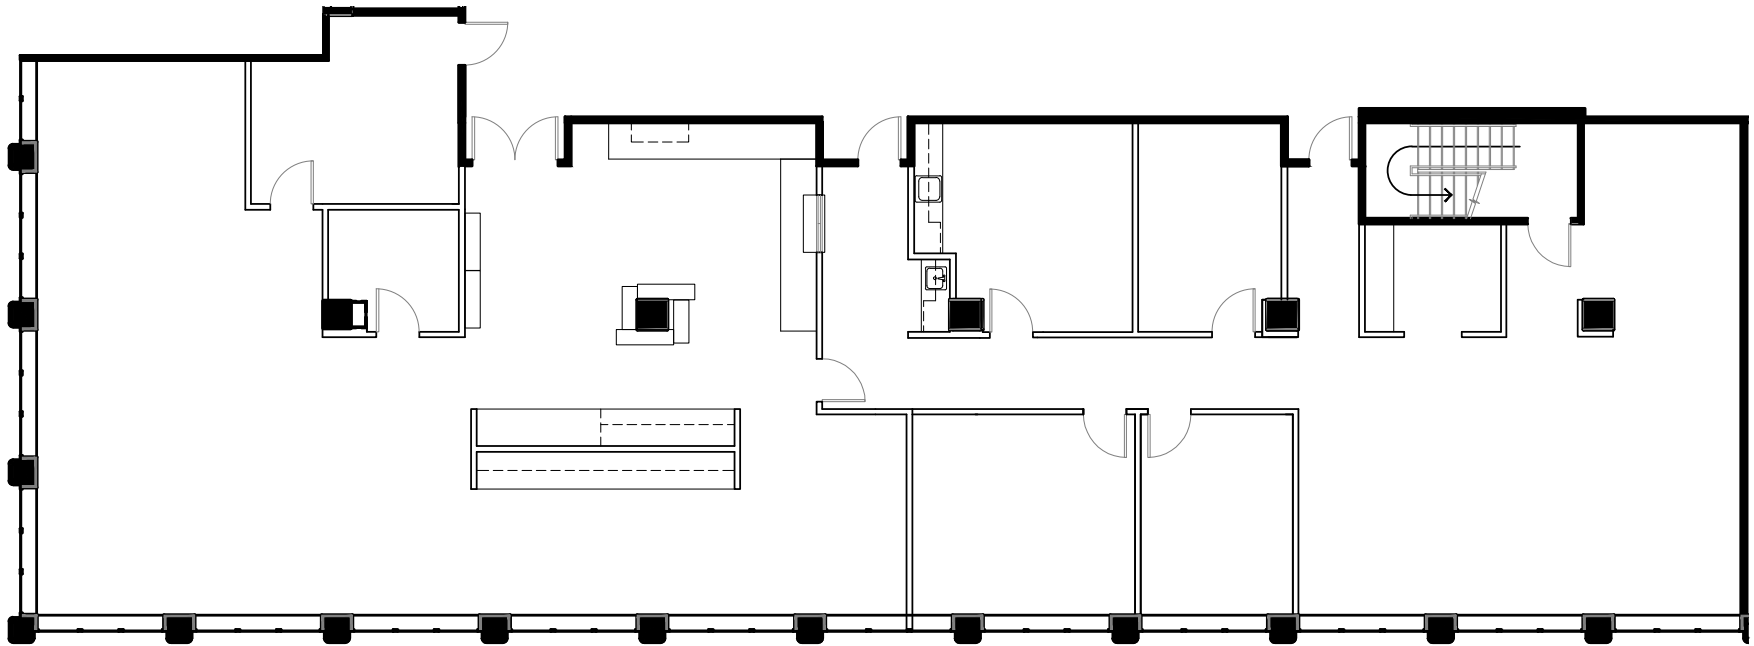

CLARK  
TOWER

CLARKTOWER.COM

Suite 1750 | 5,267 SqFt. | Floor 17

For more information, contact:

**Michael Donahoe**, Senior Vice President

D 901 231 1402

C 901 230 0601

michael.donahoe@avisonyoung.com