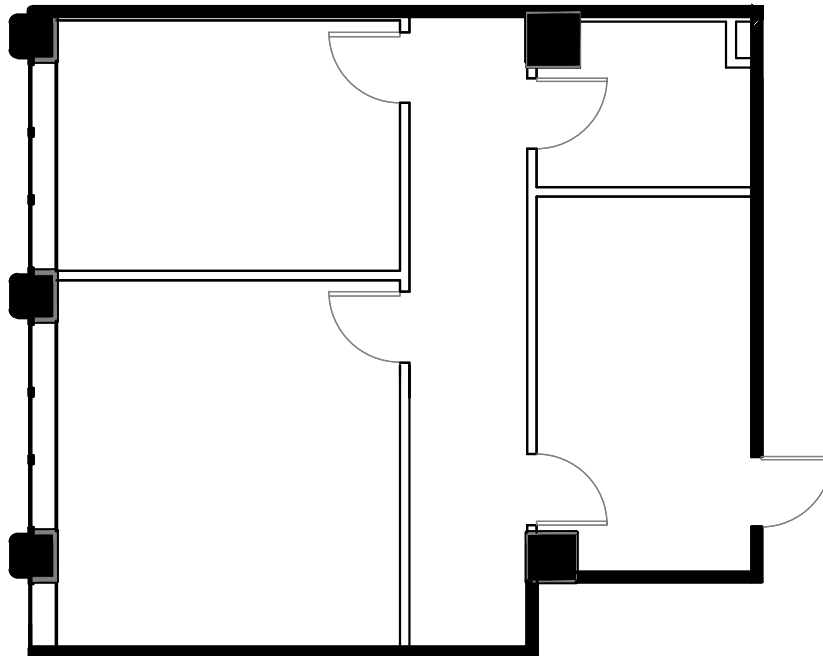

CLARK
TOWER

CLARKTOWER.COM

Suite 1700 | 1,235 SqFt. | Floor 17

For more information, contact:

Michael Donahoe, Senior Vice President

D 901 231 1402

C 901 230 0601

michael.donahoe@avisonyoung.com