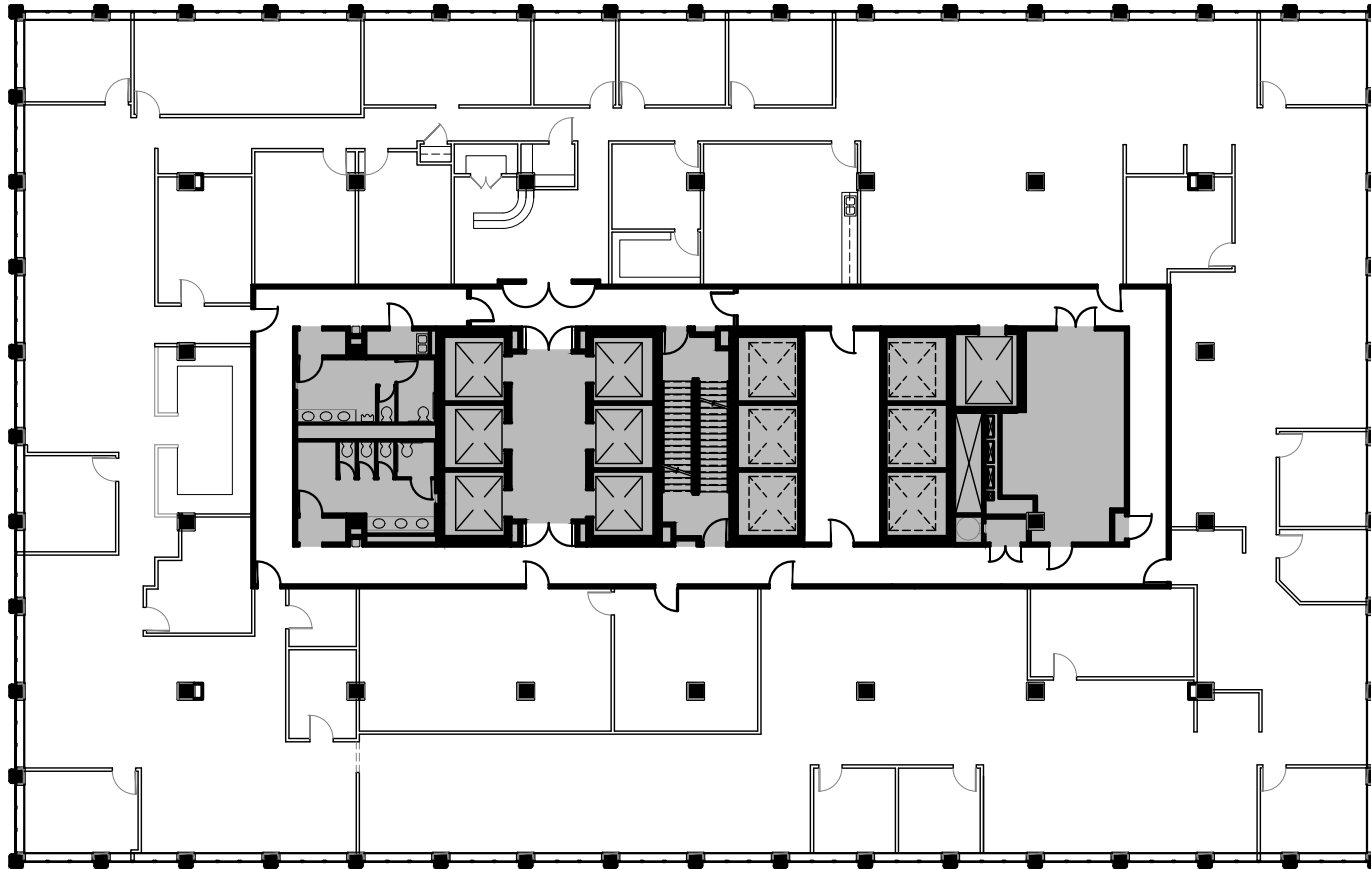

CLARK
TOWER

CLARKTOWER.COM

Suite 1600 | 17,711 SqFt. | Floor 16

For more information, contact:

Michael Donahoe, Senior Vice President

D 901 231 1402

C 901 230 0601

michael.donahoe@avisonyoung.com