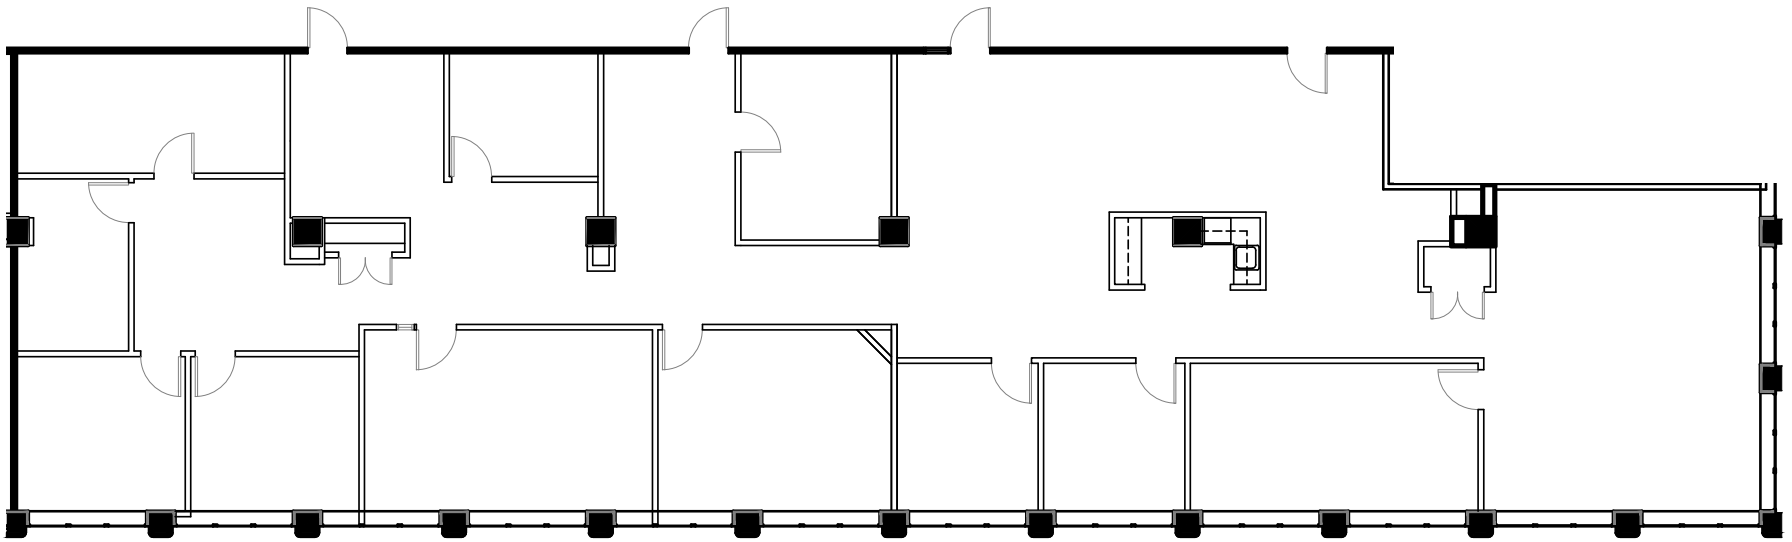

CLARK
TOWER

CLARKTOWER.COM

Suite 1410 | 5,182 SqFt. | Floor 14

For more information, contact:

Michael Donahoe, Senior Vice President

D 901 231 1402

C 901 230 0601

michael.donahoe@avisonyoung.com