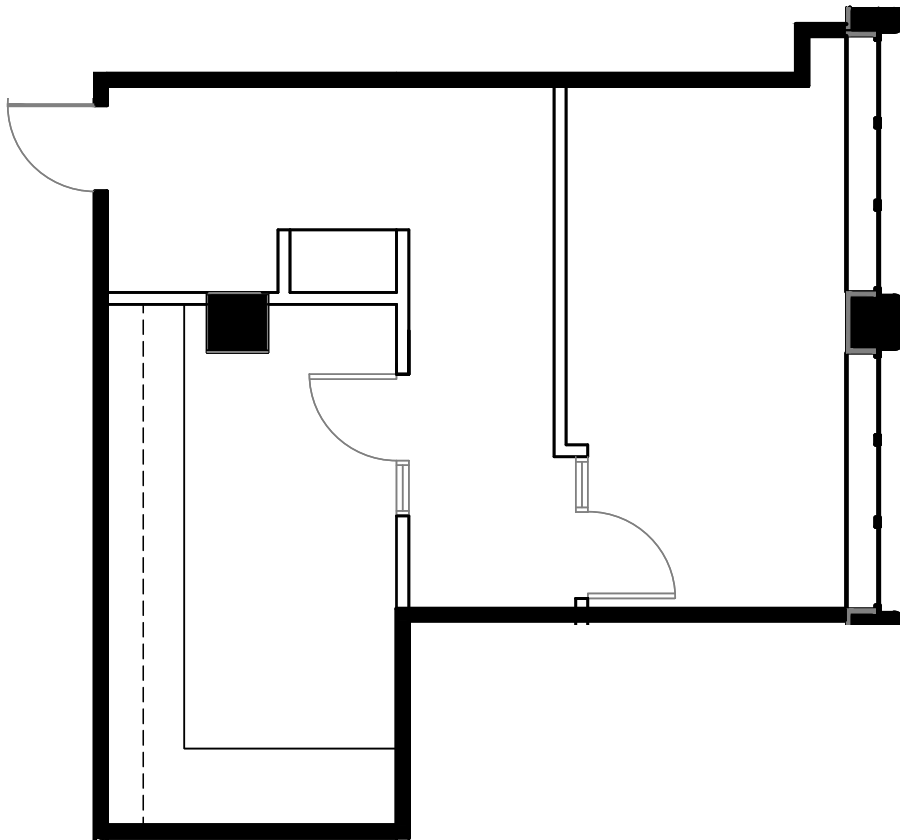

CLARK
TOWER

CLARKTOWER.COM

Suite 1213 | 681 SqFt. | Floor 12

For more information, contact:

Michael Donahoe, Senior Vice President

D 901 231 1402

C 901 230 0601

michael.donahoe@avisonyoung.com