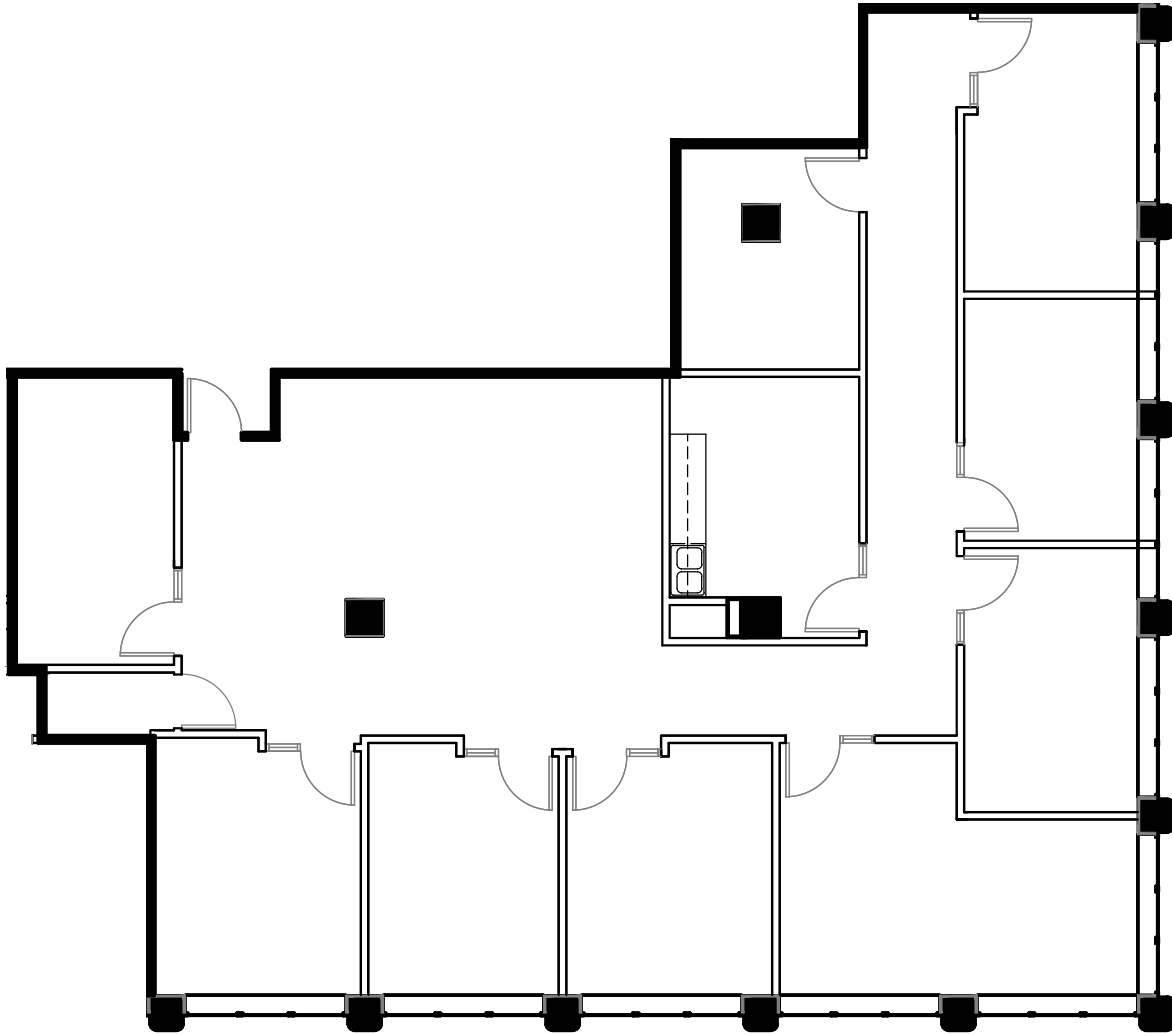

CLARK
TOWER

CLARKTOWER.COM

Suite 1212 | 3,066 SqFt. | Floor 12

For more information, contact:

Michael Donahoe, Senior Vice President

D 901 231 1402

C 901 230 0601

michael.donahoe@avisonyoung.com