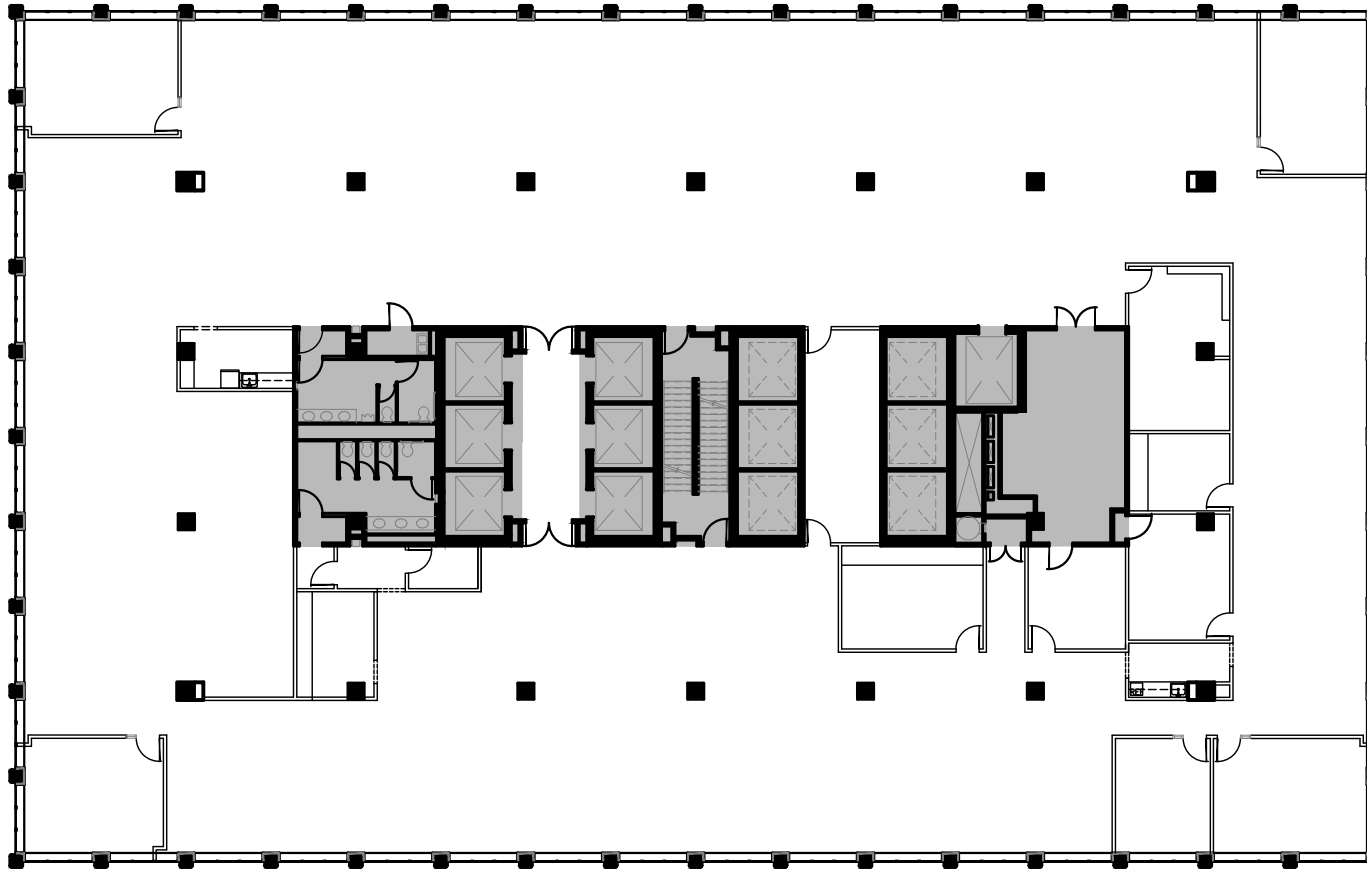

CLARK
TOWER

CLARKTOWER.COM

Suite 1100 | 17,711 SqFt. | Floor 11

For more information, contact:

Michael Donahoe, Senior Vice President

D 901 231 1402

C 901 230 0601

michael.donahoe@avisonyoung.com