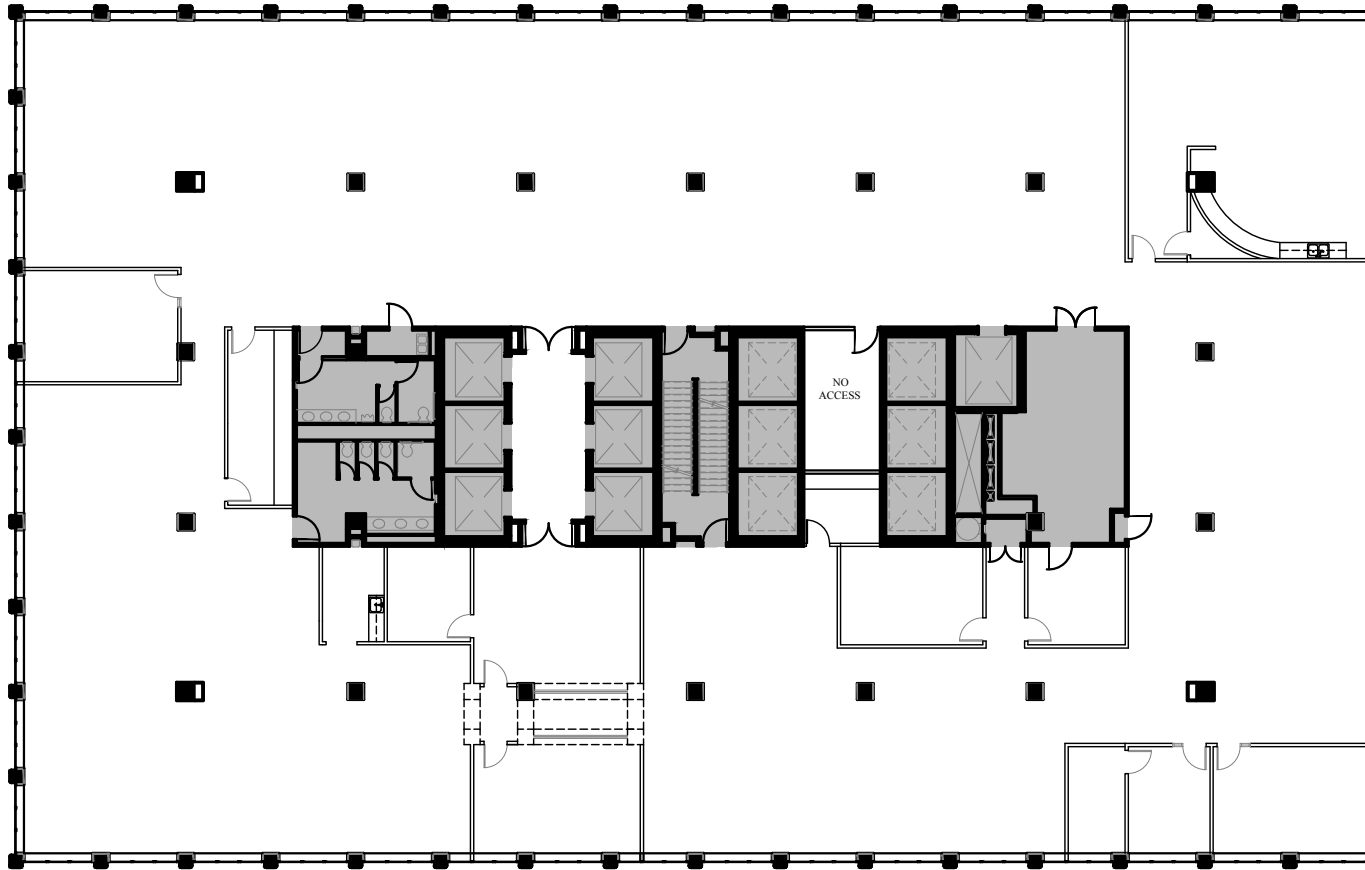

CLARK  
TOWER

CLARKTOWER.COM

Suite 1000 | 17,711 SqFt. | Floor 10

For more information, contact:

**Michael Donahoe**, Senior Vice President

D 901 231 1402

C 901 230 0601

michael.donahoe@avisonyoung.com